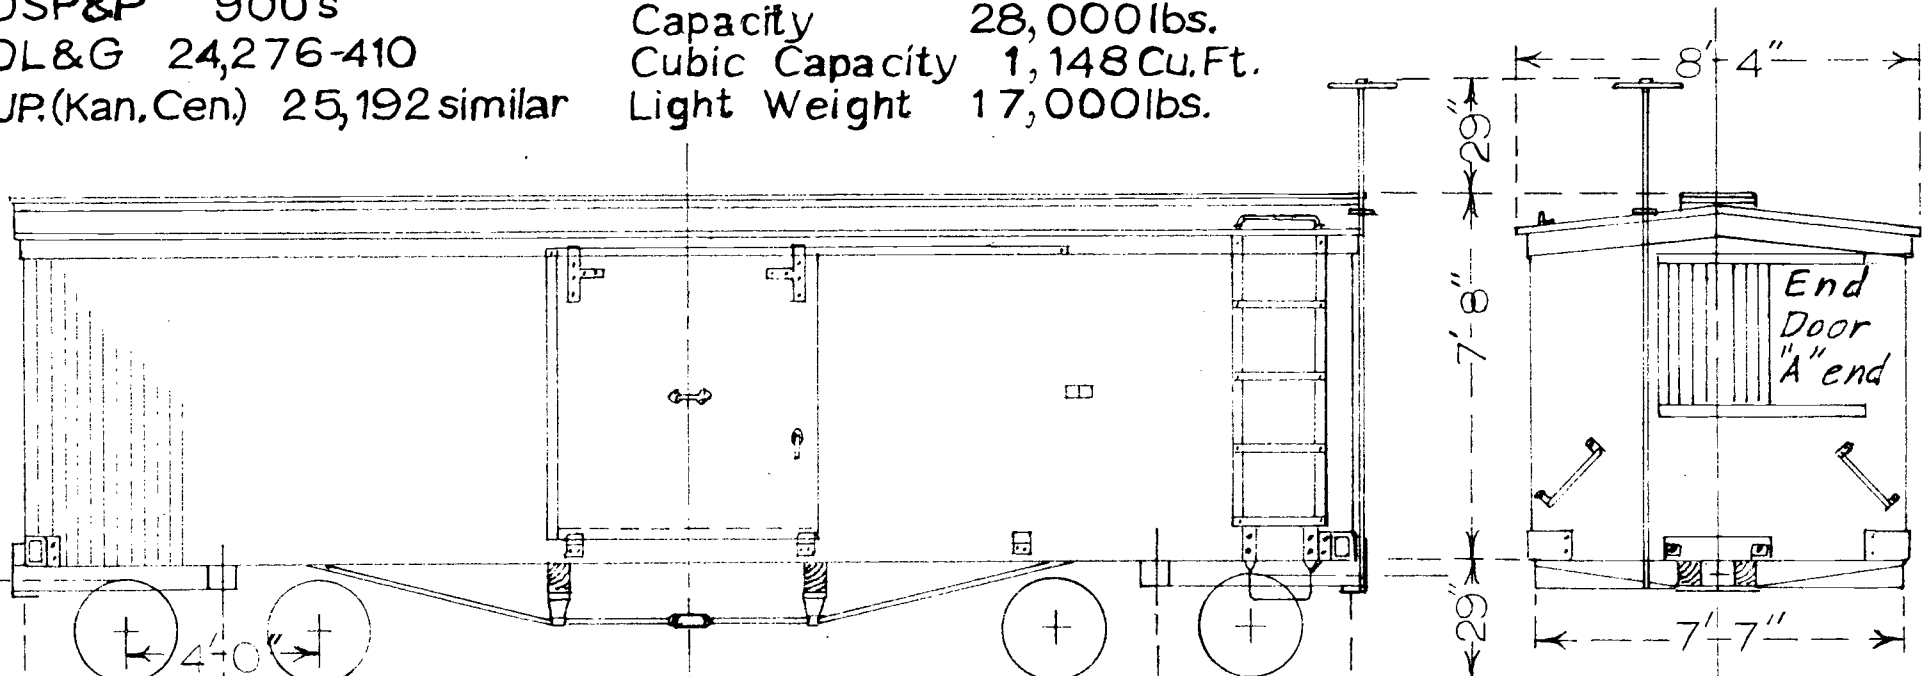

Built UP 1880-1
 DSP&P 900's
 DL&G 24,276-410
 UP.(Kan,Cen.) 25,192 similar

COLORADO & SOUTHERN
 BOX CARS 7353-7615
 Capacity 28,000 lbs.
 Cubic Capacity 1,148 Cu.Ft.
 Light Weight 17,000 lbs.

Scale $\frac{1''}{4} = 1'$

Arch Bar
 Swing Beam Trucks

Dimensions from
 C & S Folio Sheet

BABY GRANDE WESTERN
 BALSAM SHOPS

Drawn: JWM No C-23
 Wheat Ridge, Colo. 9-9,1967