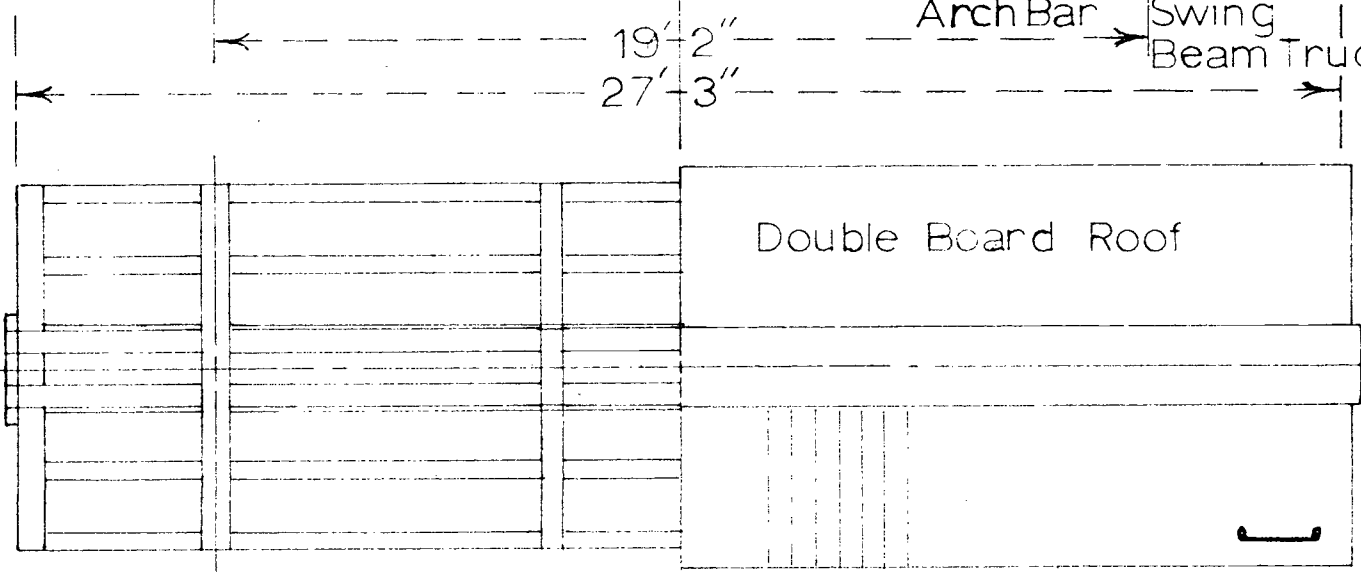

Built UP 1880-1
 DSP&P 900's
 DL&G 24,276-410
 UP.(Kan,Cen.) 25,192 similar

COLORADO & SOUTHERN
 BOX CARS 7353-7615
 Capacity 28,000 lbs.
 Cubic Capacity 1,148 Cu.Ft.
 Light Weight 17,000 lbs.

Scale $\frac{1''}{4} = 1'$

Arch Bar
 Swing Beam Trucks

Dimensions from
 C & S Folio Sheet

BABY GRANDE WESTERN
 BALSAM SHOPS

Drawn: JWM No C-23
 Wheat Ridge, Colo. 9-9,1967